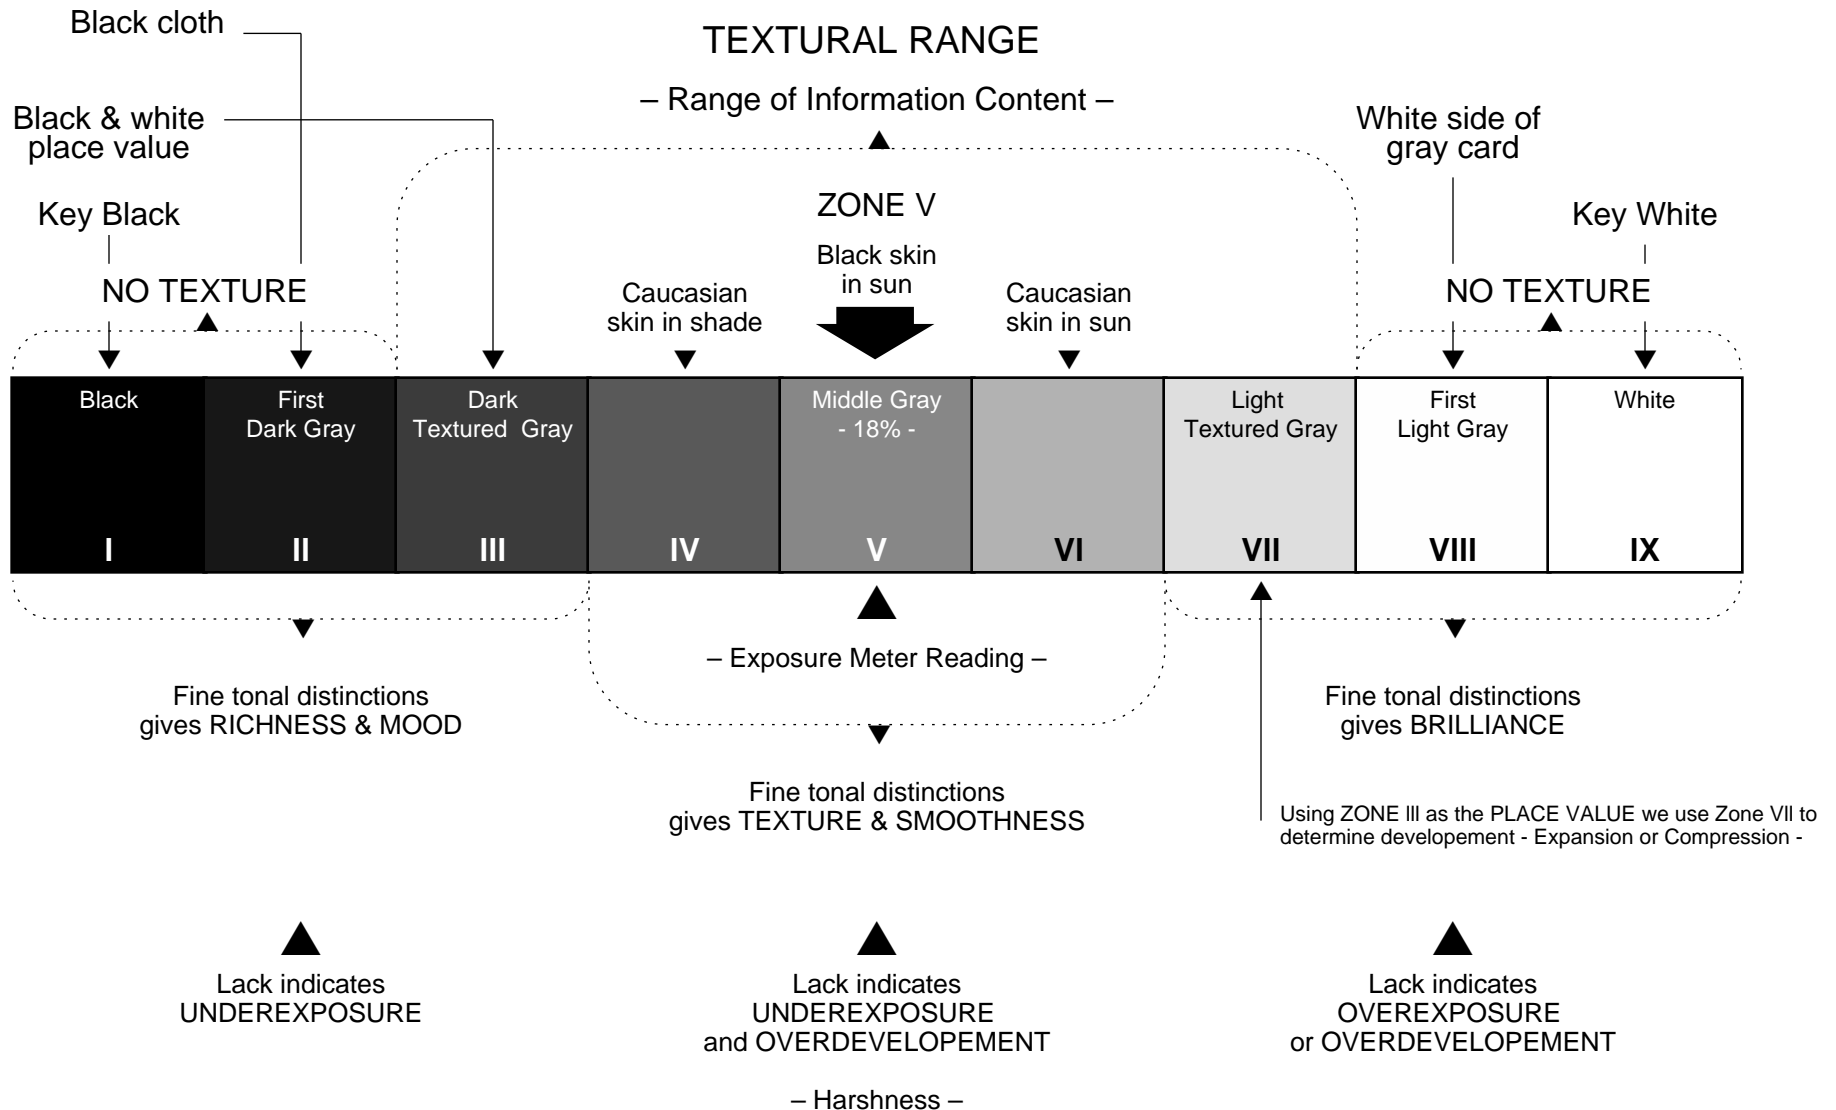

# - TONAL DISTRIBUTION AS IT RELATES TO THE FINE PHOTOGRAPHIC PRINT -

**BIG SECRET:** Fine 35mm printers often manufacture key blacks or key whites by burning and bleaching